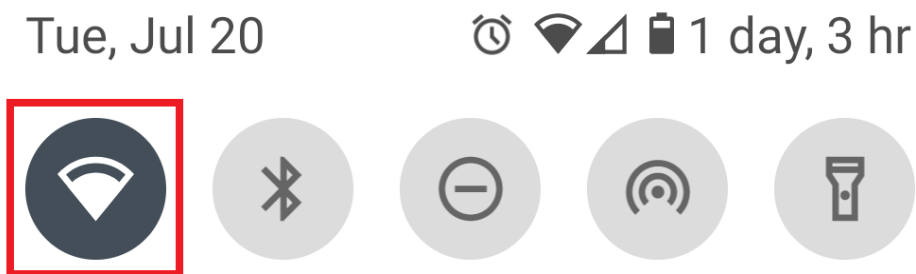

Connect to District WiFi using Android

1. Tap the WiFi icon on your phone

2. Select "CISD-Wifi" from the list

3. You will now be prompted with a login screen. Enter your domain credentials (First initial, last name for the “Username”) Then click the **Login** button.