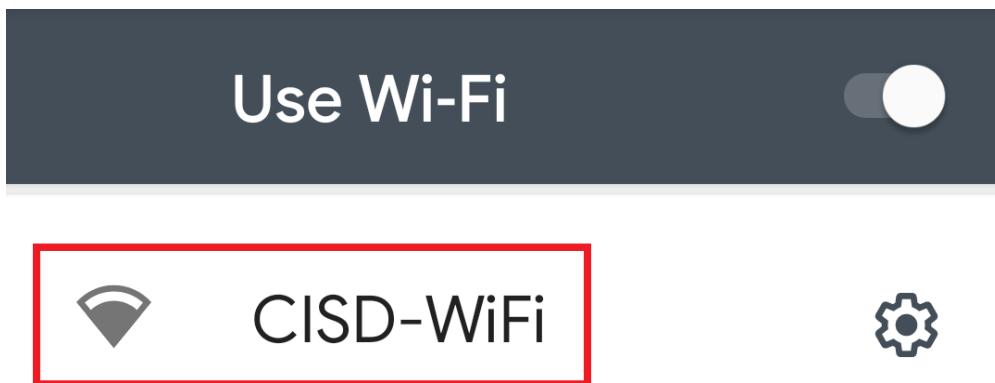

Connect to District WiFi using Android

1. Tap the WiFi icon on your phone

2. Select "CISD-Wifi" from the list

3. You will now be prompted with a login screen. Enter your domain credentials (First initial, last name for the “Username”) Then click the **Login** button.