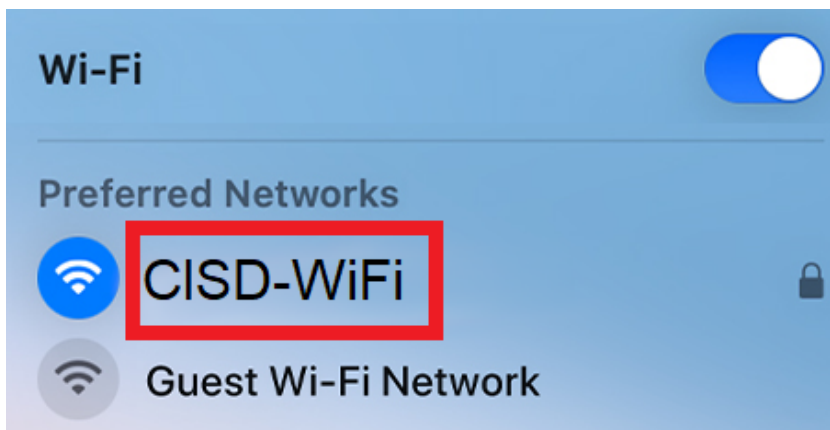

Connect to District WiFi using macOS

1. Click the  icon in the upper right hand corner

2. Select **CISD-WiFi** from the list

3. Upon connecting you will see a login screen. Enter your Domain credentials (First initial, last name for the “Username”). After entering your credentials, click the **Login** button.