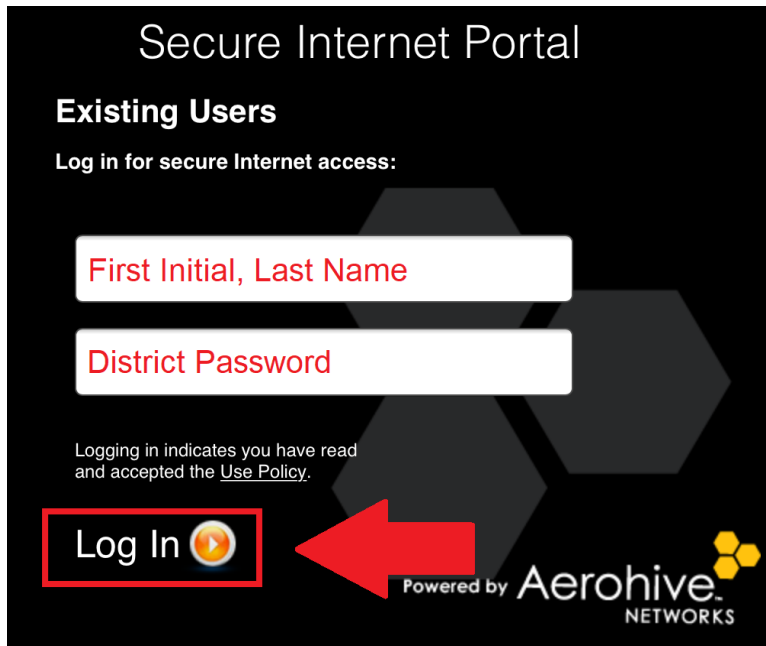

Connect to District WiFi using macOS

1. Click the  icon in the upper right hand corner

2. Select **CISD-WiFi** from the list

3. Upon connecting you will see a login screen. Enter your Domain credentials (First initial, last name for the “Username”). After entering your credentials, click the **Login** button.

4. You should now see the **Login Successful** screen

If you have any issues or questions or please open a help desk ticket.

<http://helprequest.centralislip.k12.ny.us/helprequest/>